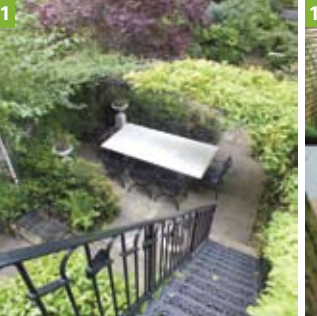

Photo: Allan Pollok Morris