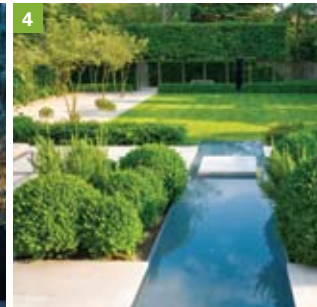

Photo: Marianne Majerus