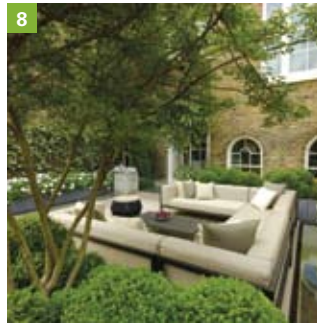

Photo: Geoff Corani

Photo: Allan Pollok Morris